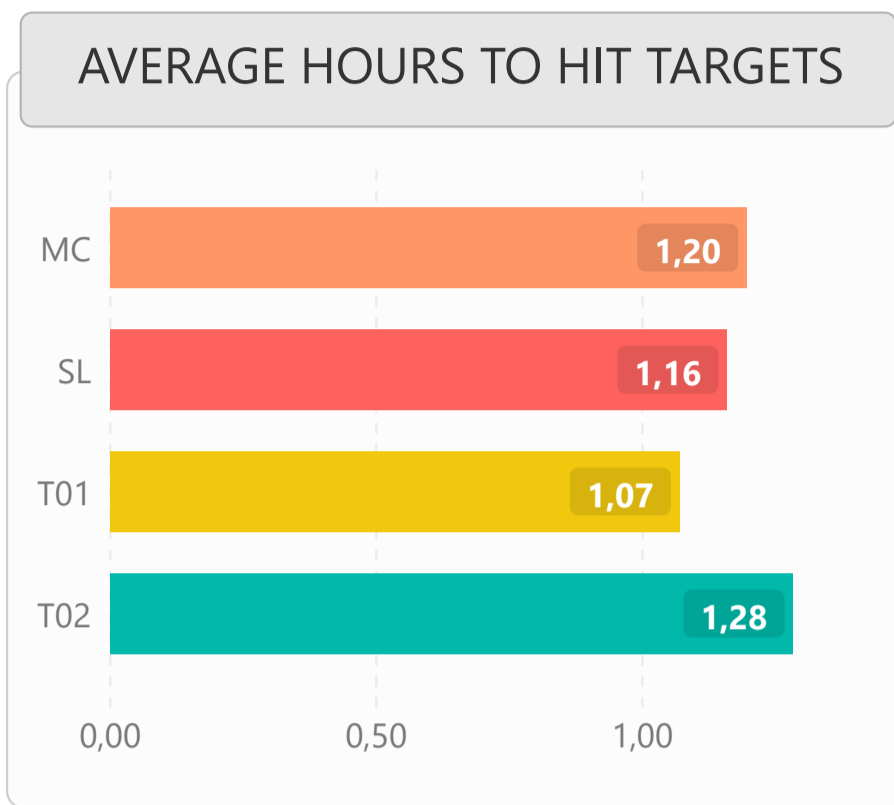

1) DETAILED STATS OF TARGETS (T1, T2, T3 etc.)

2) TARGET DURATION vs PROFIT/LOSS SCATTER CHART