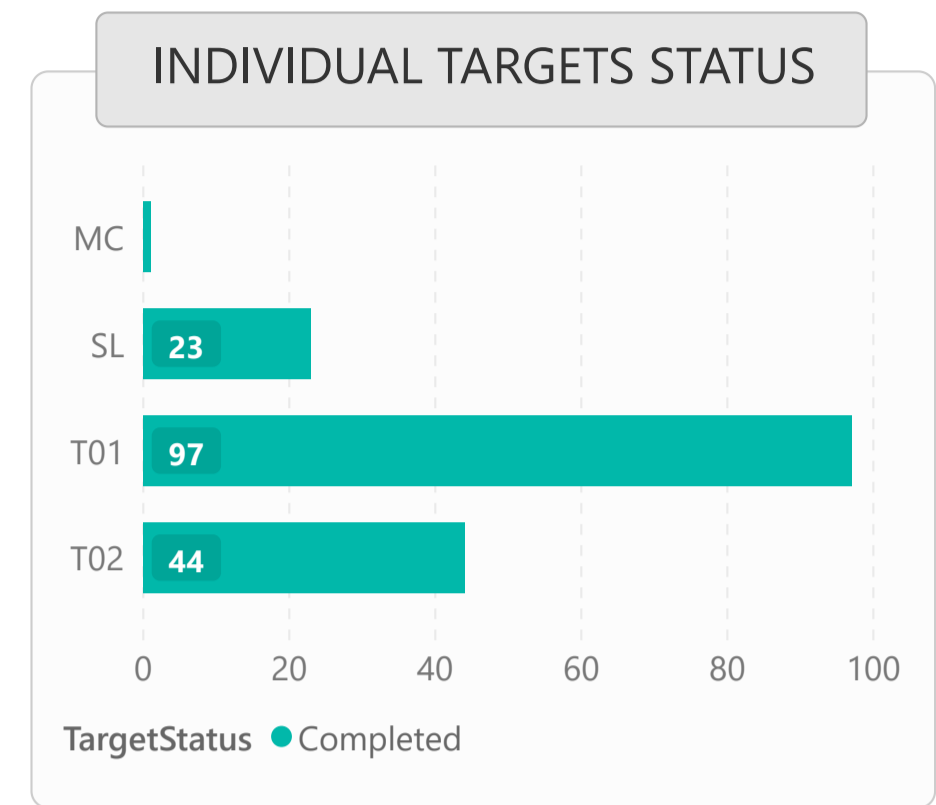

1) DETAILED STATS OF TARGETS (T1, T2, T3 etc.)

2) TARGET DURATION vs PROFIT/LOSS SCATTER CHART