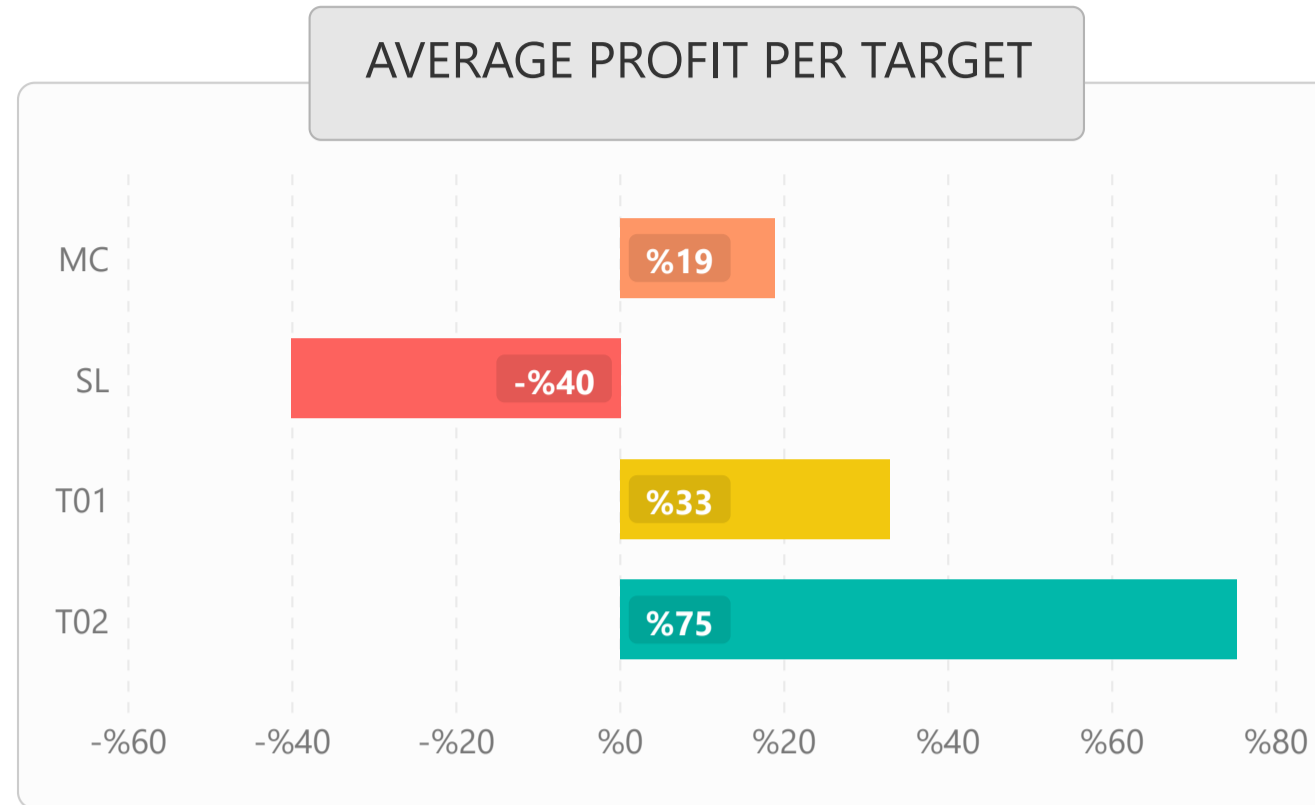

1) DETAILED STATS OF TARGETS (T1, T2, T3 etc.)

2) TARGET DURATION vs PROFIT/LOSS SCATTER CHART