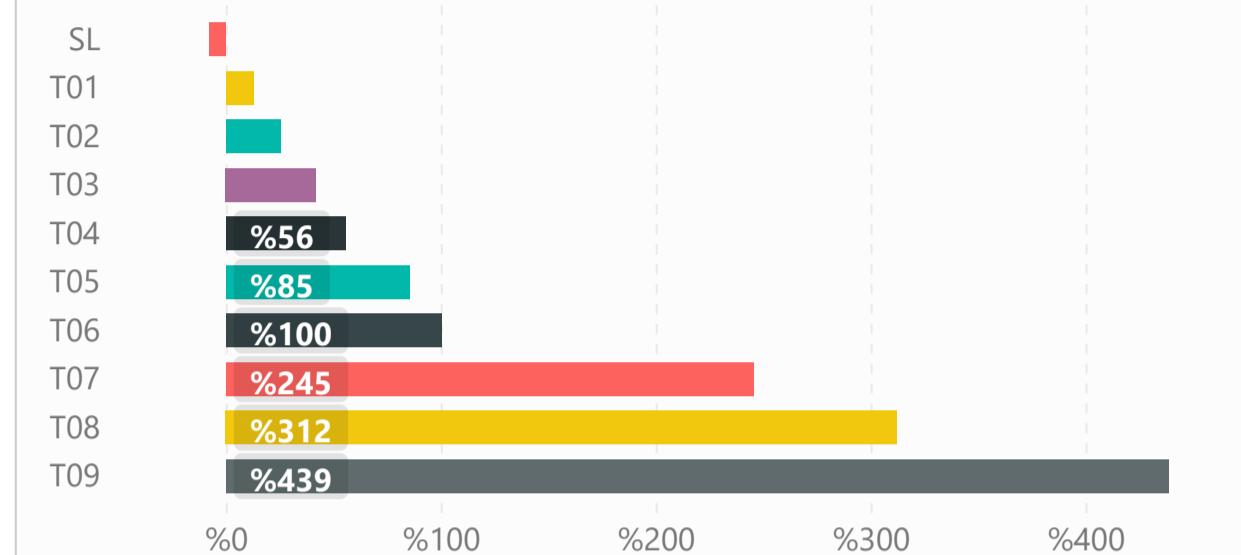

1) DETAILED STATS OF TARGETS (T1, T2, T3 etc.)

AVERAGE HOURS TO HIT TARGETS

AVERAGE PROFIT PER TARGET

INDIVIDUAL TARGETS STATUS

2) TARGET DURATION vs PROFIT/LOSS SCATTER CHART

Targets ● SL ● T01 ● T02 ● T03 ● T04 ● T05 ● T06 ● T07 ● T08 ● T09