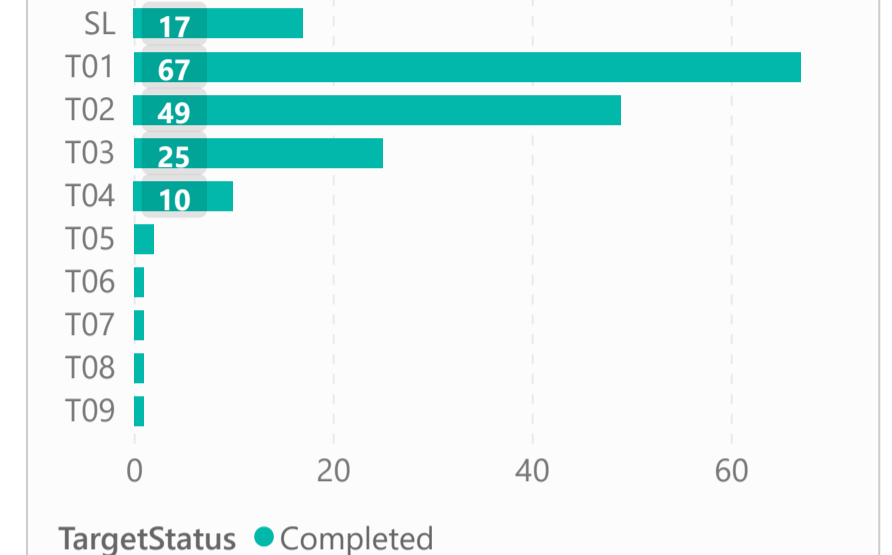

1) DETAILED STATS OF TARGETS (T1, T2, T3 etc.)

AVERAGE HOURS TO HIT TARGETS

AVERAGE PROFIT PER TARGET

INDIVIDUAL TARGETS STATUS

2) TARGET DURATION vs PROFIT/LOSS SCATTER CHART

Targets ● SL ● T01 ● T02 ● T03 ● T04 ● T05 ● T06 ● T07 ● T08 ● T09