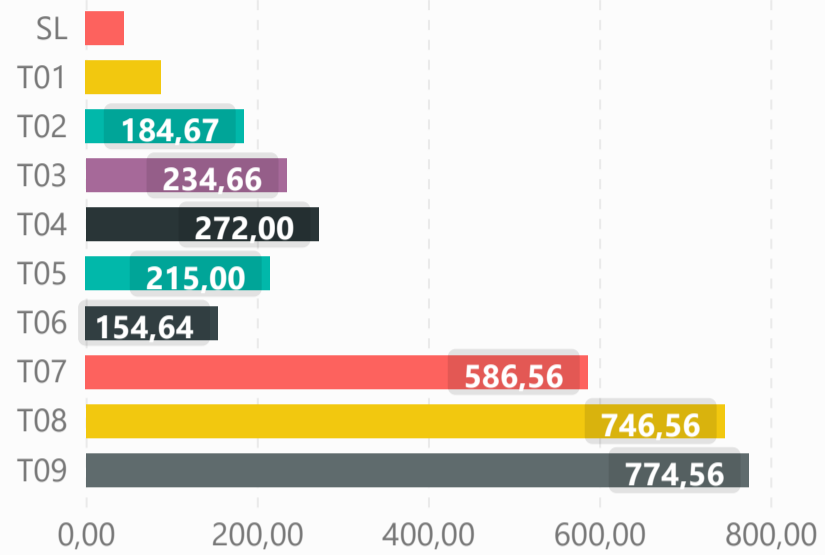

1) DETAILED STATS OF TARGETS (T1, T2, T3 etc.)

AVERAGE HOURS TO HIT TARGETS

AVERAGE PROFIT PER TARGET

INDIVIDUAL TARGETS STATUS

2) TARGET DURATION vs PROFIT/LOSS SCATTER CHART

Targets ● SL ● T01 ● T02 ● T03 ● T04 ● T05 ● T06 ● T07 ● T08 ● T09